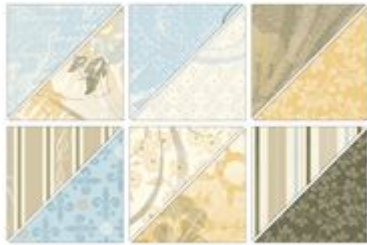

Coordinating Color Information

Spring-Summer Collection 2008

Designer Series Paper

Azure

Brilliant Blue, Very Vanilla

Cutie Pie

Bashful Blue, Basic Black,
Certainly Celery Rose Red, So
Saffron

Flowers for You

Cameo Coral, Groovy Guava,
Ruby Red, River Rock

Berry Bliss

Close to Cocoa, Pretty in Pink,
Purely Pomegranate

Fall Flowers

Old Olive, Really Rust, Soft Sky,
Sahara Sand

Jersey Shore

Bashful Blue, Brilliant Blue,
Pumpkin Pie, Wild Wasabi

Coordinating Color Information

Spring-Summer Collection 2008

Le Jardin

Always Artichoke, Bashful Blue,
River Rock, So Saffron, Very
Vanilla

Porcelain Prints

Blue Bayou, River Rock, Wild
Wasabi

Spring Silhouettes